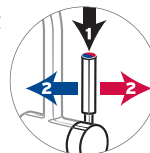

Features:

The HC3300 and the H3300 are stylish additions to any kitchen. The H3300 dispenses steaming hot water at the touch of a lever and the HC3300 has the added benefit of providing cold filtered water.

- Modern contemporary design
- Produces approximately 100 cups of steaming hot water per hour
- Dispenses 98°C hot and cold filtered water
- Adjustable temperature dial
- Compact and convenient
- Unique single handle
- Hot push-lever locking mechanism
- Unit not for commercial/industrial use

Specification:

- Capacity: 2.5 Litre Stainless Steel tank dispenses approximately 100 cups of 98°C water per hour
- Required hole diameter: 35mm-38mm
- Required supply pressure: 172-862 kPa (1.7-8.6 bar) (25-125 psi)
- Available in 220-240 Volt A.C. and 115-120 Volt A.C. versions