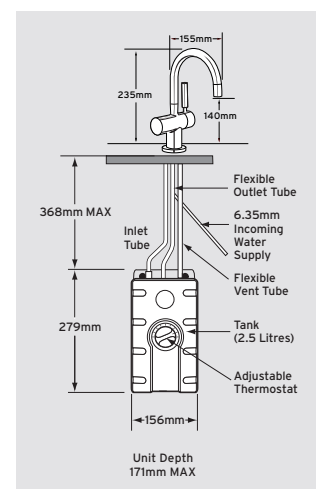

Technical diagram:

All InSinkErator® hot water systems are WRAS approved for your reassurance.