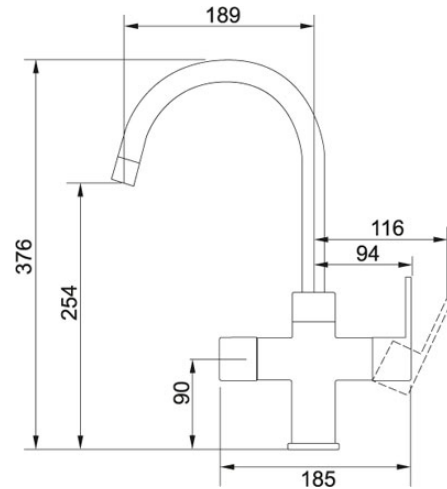

Chrome | 119.0475.867

FAMILY : Instant boiling water taps | INSTALLATION TYPE : Sink/Worktop | INSTALLATION TYPE : Sink/Worktop | SERIE : 4-in-1 Tap | SERIE : Minerva Electronic 4-in-1 Tap | MODEL : Minerva Electronic | FINISH : Chrome

TECHNICAL DATA

| | |
|------------------------|---------------|
| Version | Bi-Flow Spout |
| Height Overall | 345.00 mm |
| Height to End of Spout | 234.00 mm |
| Spout reach | 230.00 mm |
| Base | Ø 50 |